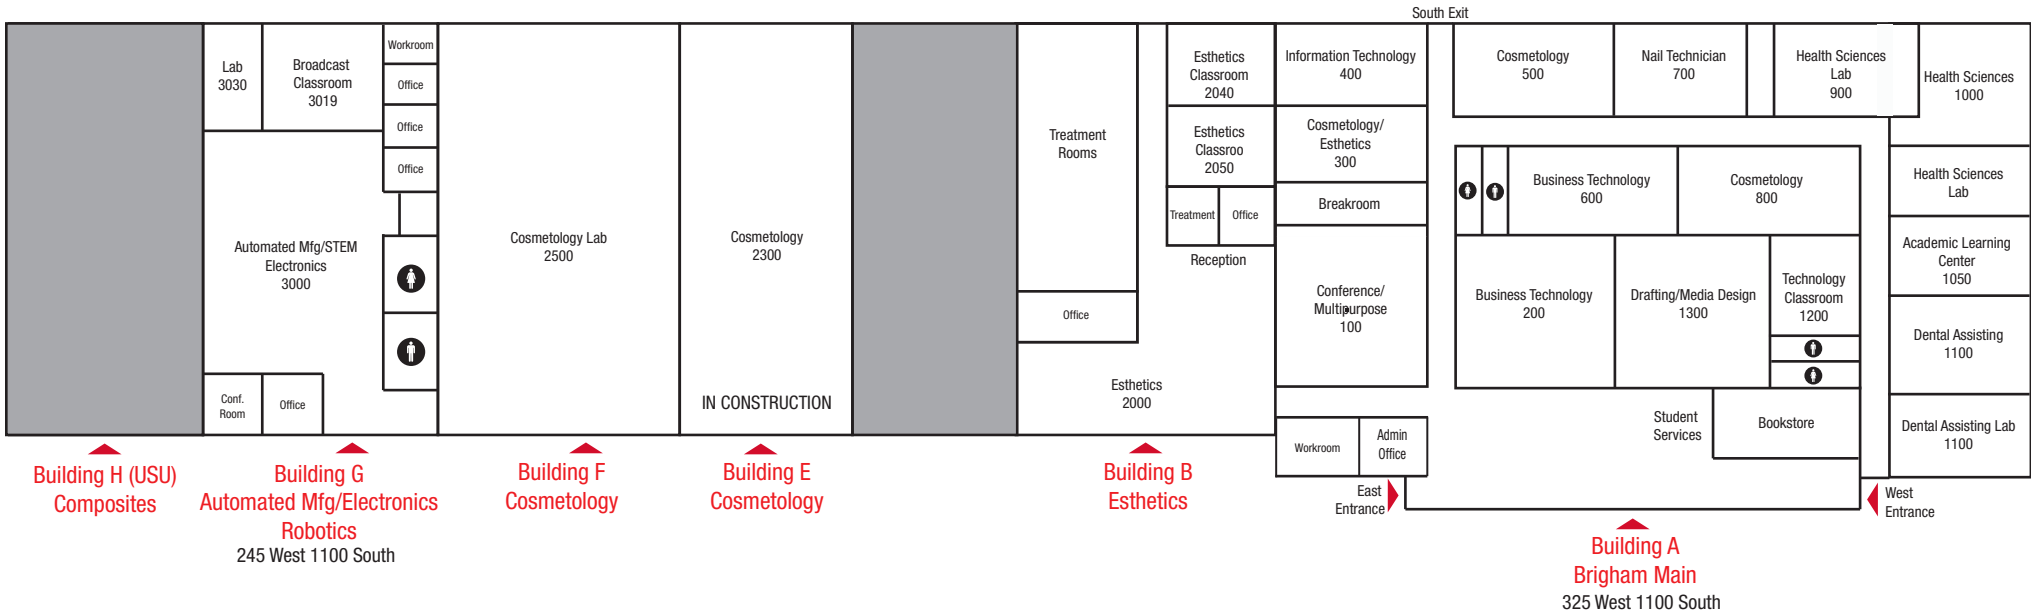

BATC BRIGHAM CITY CAMPUS MAP

200 West

1100 South